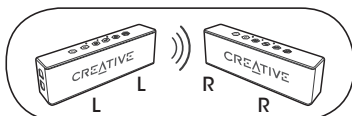

# MUVO 2™

POWERFUL SPLASHPROOF  
BLUETOOTH SPEAKER

Designed with a splashproof outershell made to resist even the wildest pool-party, Creative MUVO 2 takes your music further than ever before through all of life's adventures. Small enough to fit into just about any rucksack, handbag, or business bag — enjoy your music powerfully out loud anywhere!

Wirelessly link 2 speakers!