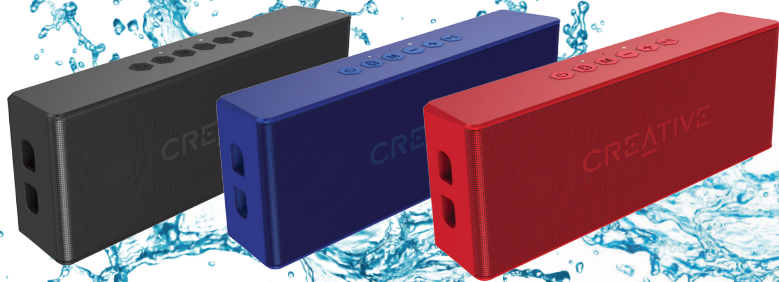

# MUVO 2™

POWERFUL SPLASHPROOF  
BLUETOOTH SPEAKER

Designed with a splashproof outershell made to resist even the wildest pool-party, Creative MUVO 2 takes your music further than ever before through all of life's adventures. Small enough to fit into just about any rucksack, handbag, or business bag — enjoy your music powerfully out loud anywhere!

Wirelessly link 2 speakers!